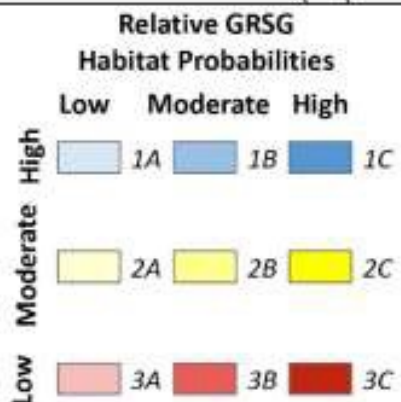

Resilience & Resistance Categories

- Unsuitable Breeding Habitat
- GRSG PACs
- Management Zones (MZs)