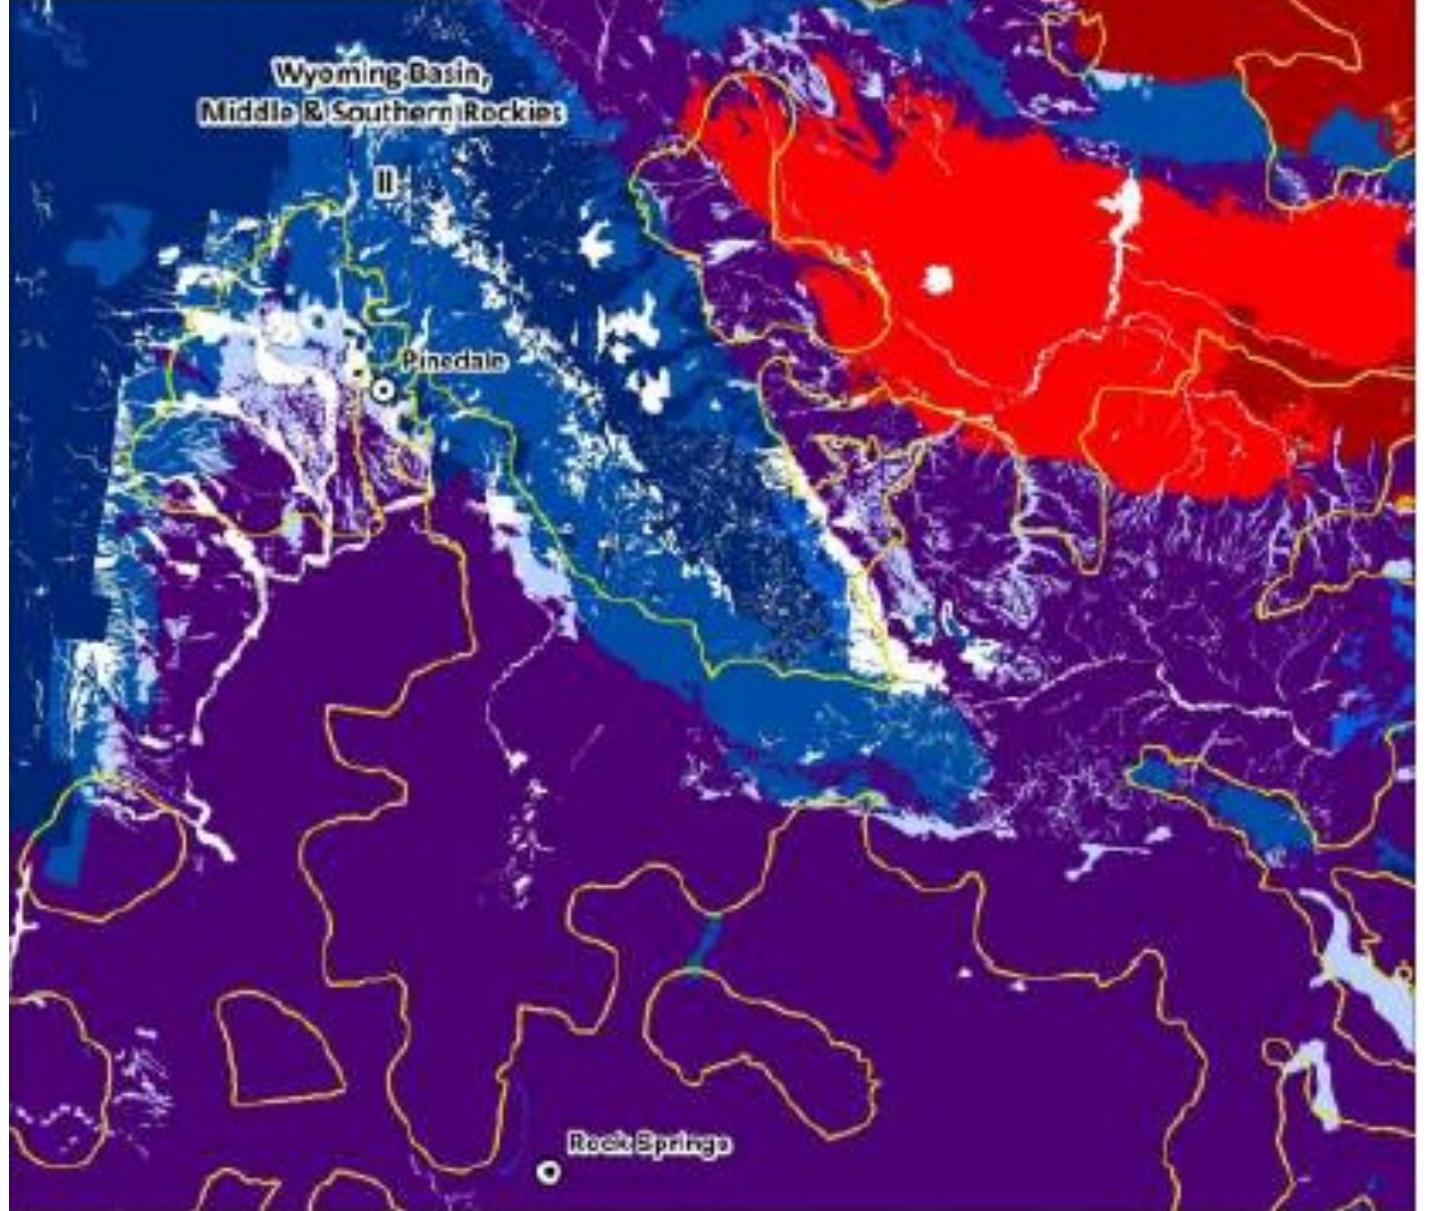

0 30 60 Kilometers

Soil Temperature and Moisture Regimes